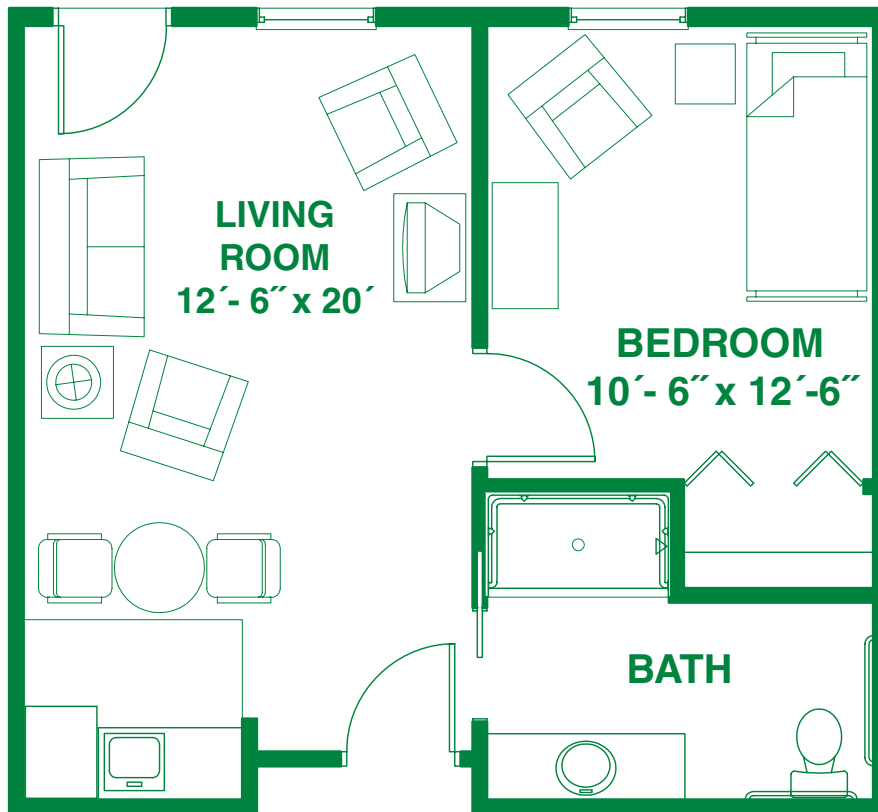

## Walnut

Studio 326 sq. ft.

901 S. Hastings Drive | Bloomington, IN 47401 | (812) 668-1200

## Kirkwood

One-Bedroom

One-Bath

498 sq. ft.

901 S. Hastings Drive | Bloomington, IN 47401 | (812) 668-1200

Gentry Park Bloomington  
SENIOR LIVING COMMUNITY