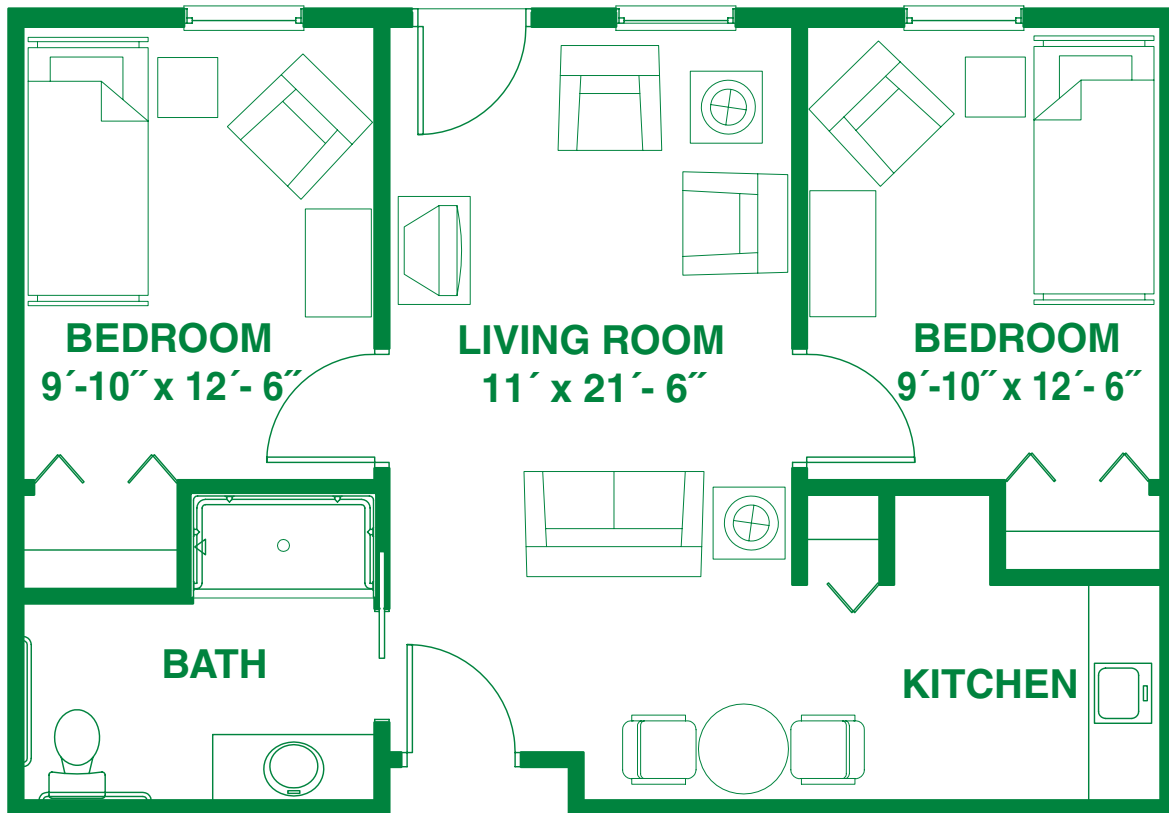

## Kirkwood

One-Bedroom

One-Bath

498 sq. ft.

901 S. Hastings Drive | Bloomington, IN 47401 | (812) 668-1200

Gentry Park Bloomington  
SENIOR LIVING COMMUNITY

## Fairfax

Two-Bedroom

One-Bath

672 sq. ft.

901 S. Hastings Drive | Bloomington, IN 47401 | (812) 668-1200