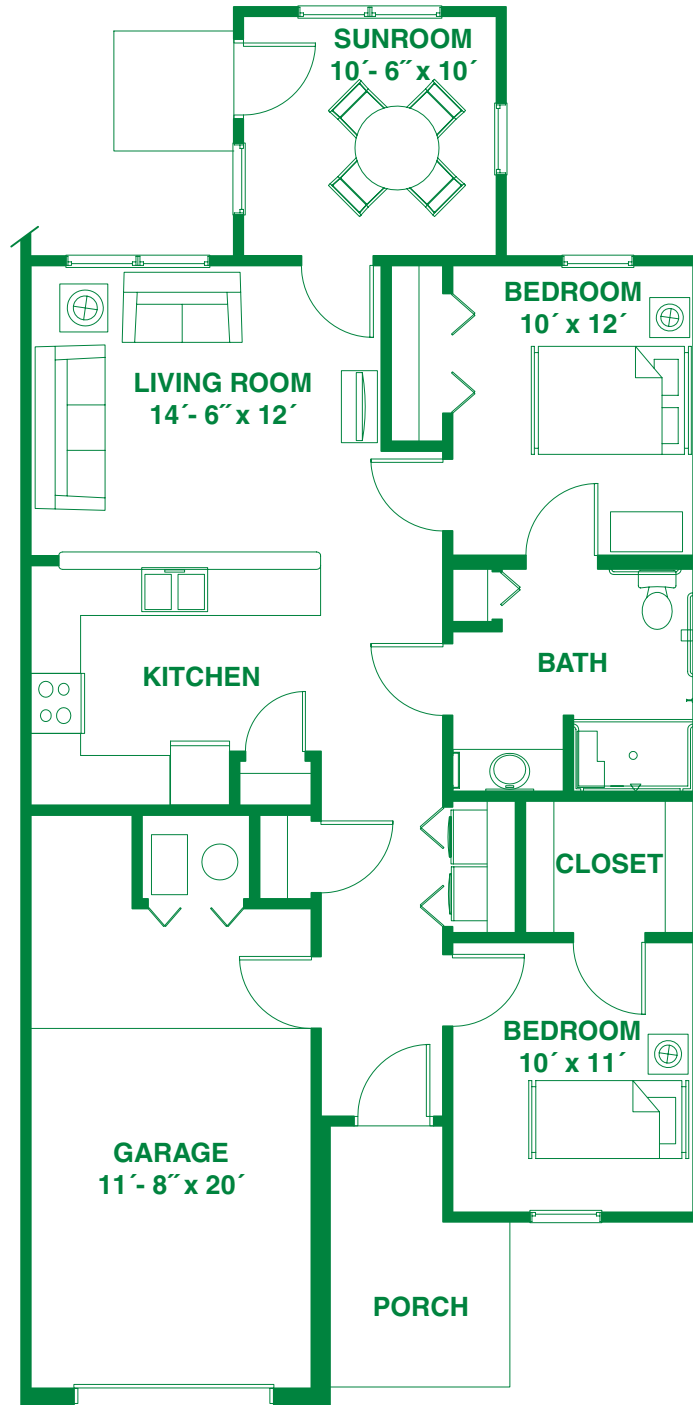

Jordan

One-Bedroom

One-Bath

742 sq. ft.

901 S. Hastings Drive | Bloomington, IN 47401 | (812) 668-1200

Hampton

Two-Bedroom
One-Bath
1,012 sq. ft.

901 S. Hastings Drive | Bloomington, IN 47401 | (812) 668-1200

Winslow

Two-Bedroom
One-Bath
1,069 sq. ft.

901 S. Hastings Drive | Bloomington, IN 47401 | (812) 668-1200

Crestwood

Two-Bedroom
Two-Bath
1,211 sq. ft.

901 S. Hastings Drive | Bloomington, IN 47401 | (812) 668-1200

Arlington

Two-Bedroom
Two-Bath

(Handicapped
Accessible)

1,291 sq. ft.

901 S. Hastings Drive | Bloomington, IN 47401 | (812) 668-1200