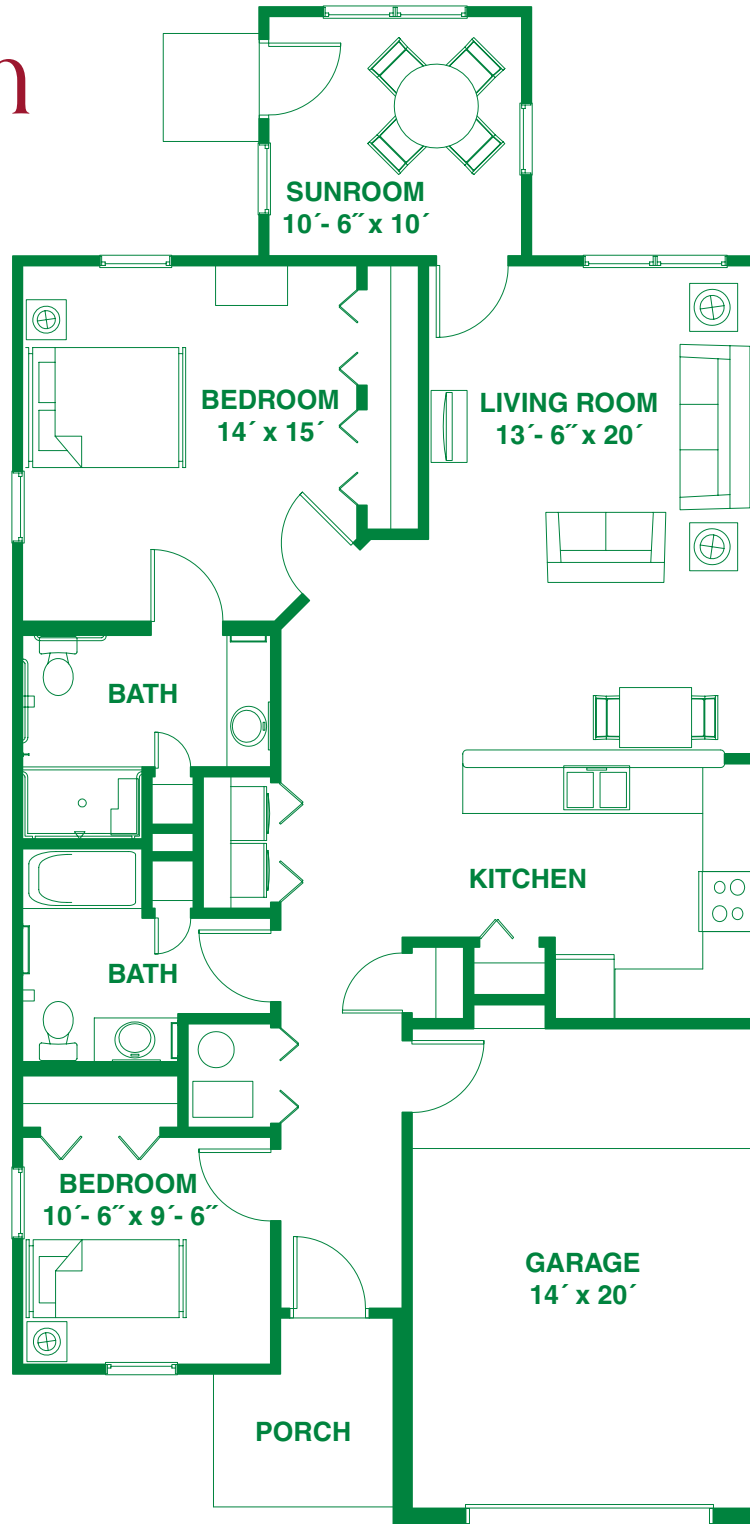

Jordan

One-Bedroom

One-Bath

742 sq. ft.

901 S. Hastings Drive | Bloomington, IN 47401 | (812) 668-1200

Hampton

Two-Bedroom
One-Bath
1,012 sq. ft.

901 S. Hastings Drive | Bloomington, IN 47401 | (812) 668-1200

Winslow

Two-Bedroom
One-Bath
1,069 sq. ft.

901 S. Hastings Drive | Bloomington, IN 47401 | (812) 668-1200

Crestwood

Two-Bedroom
Two-Bath
1,211 sq. ft.

901 S. Hastings Drive | Bloomington, IN 47401 | (812) 668-1200

Arlington

Two-Bedroom
Two-Bath

(Handicapped
Accessible)

1,291 sq. ft.

901 S. Hastings Drive | Bloomington, IN 47401 | (812) 668-1200