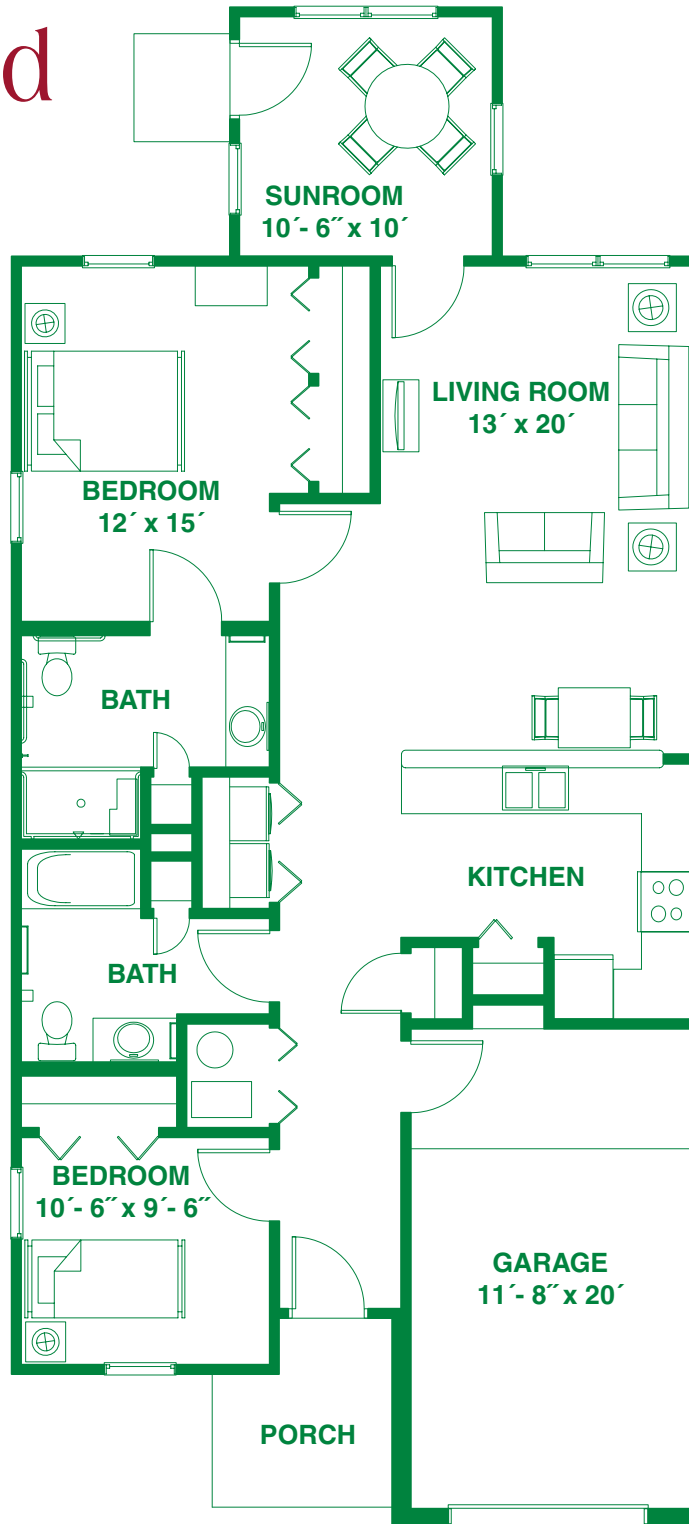

Jordan

One-Bedroom

One-Bath

742 sq. ft.

901 S. Hastings Drive | Bloomington, IN 47401 | (812) 668-1200

Hampton

Two-Bedroom
One-Bath
1,012 sq. ft.

901 S. Hastings Drive | Bloomington, IN 47401 | (812) 668-1200

Winslow

Two-Bedroom
One-Bath
1,069 sq. ft.

901 S. Hastings Drive | Bloomington, IN 47401 | (812) 668-1200

Crestwood

Two-Bedroom
Two-Bath
1,211 sq. ft.

901 S. Hastings Drive | Bloomington, IN 47401 | (812) 668-1200

Arlington

Two-Bedroom
Two-Bath

(Handicapped
Accessible)

1,291 sq. ft.

901 S. Hastings Drive | Bloomington, IN 47401 | (812) 668-1200