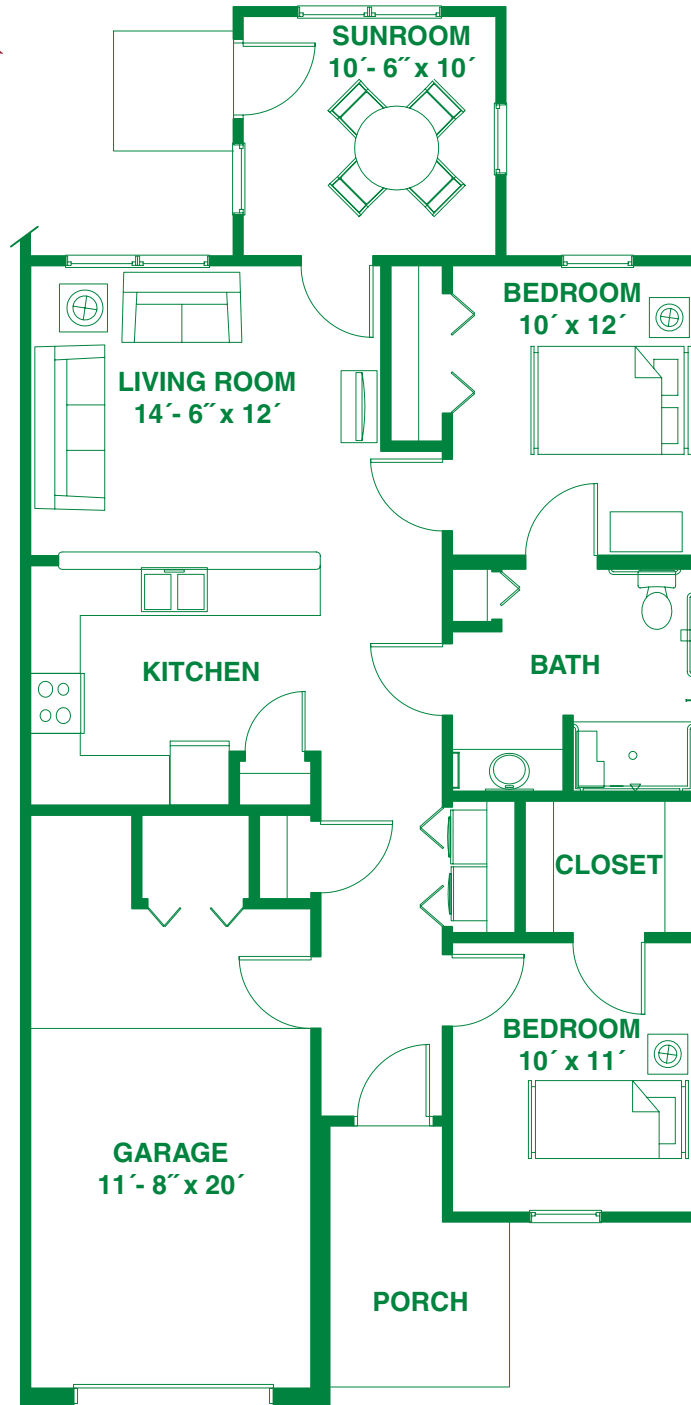

Jordan

One-Bedroom

One-Bath

742 sq. ft.

901 S. Hastings Drive | Bloomington, IN 47401 | (812) 668-1200

Hampton

Two-Bedroom
One-Bath
1,012 sq. ft.

901 S. Hastings Drive | Bloomington, IN 47401 | (812) 668-1200

Winslow

Two-Bedroom
One-Bath
1,069 sq. ft.

901 S. Hastings Drive | Bloomington, IN 47401 | (812) 668-1200

Crestwood

Two-Bedroom
Two-Bath
1,211 sq. ft.

901 S. Hastings Drive | Bloomington, IN 47401 | (812) 668-1200

Arlington

Two-Bedroom
Two-Bath

(Handicapped
Accessible)

1,291 sq. ft.

901 S. Hastings Drive | Bloomington, IN 47401 | (812) 668-1200