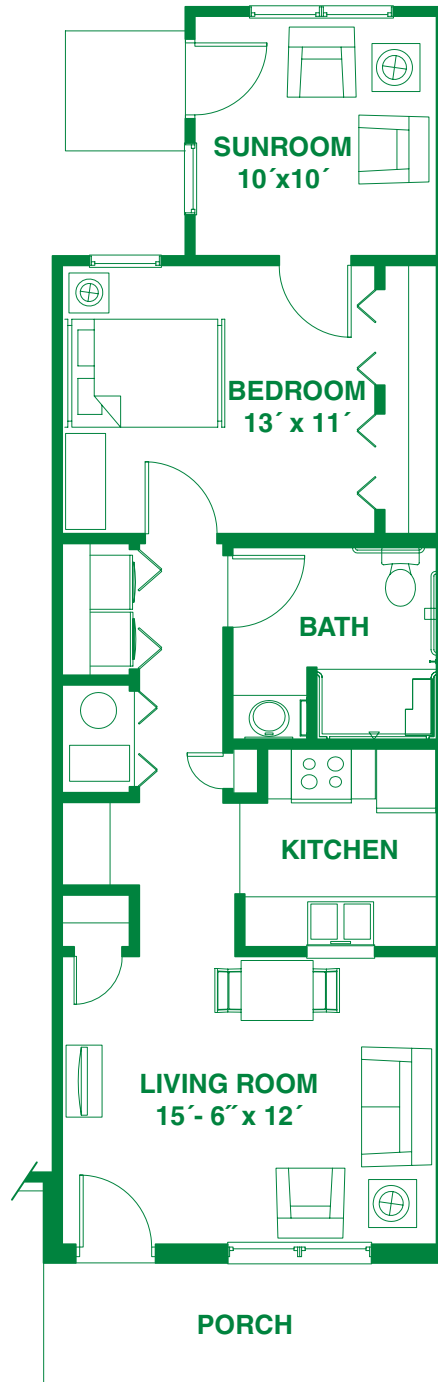

Jordan

One-Bedroom

One-Bath

742 sq. ft.

901 S. Hastings Drive | Bloomington, IN 47401 | (812) 668-1200

Hampton

Two-Bedroom
One-Bath
1,012 sq. ft.

901 S. Hastings Drive | Bloomington, IN 47401 | (812) 668-1200

Winslow

Two-Bedroom
One-Bath
1,069 sq. ft.

901 S. Hastings Drive | Bloomington, IN 47401 | (812) 668-1200

Crestwood

Two-Bedroom
Two-Bath
1,211 sq. ft.

901 S. Hastings Drive | Bloomington, IN 47401 | (812) 668-1200

Arlington

Two-Bedroom
Two-Bath

(Handicapped
Accessible)

1,291 sq. ft.

901 S. Hastings Drive | Bloomington, IN 47401 | (812) 668-1200